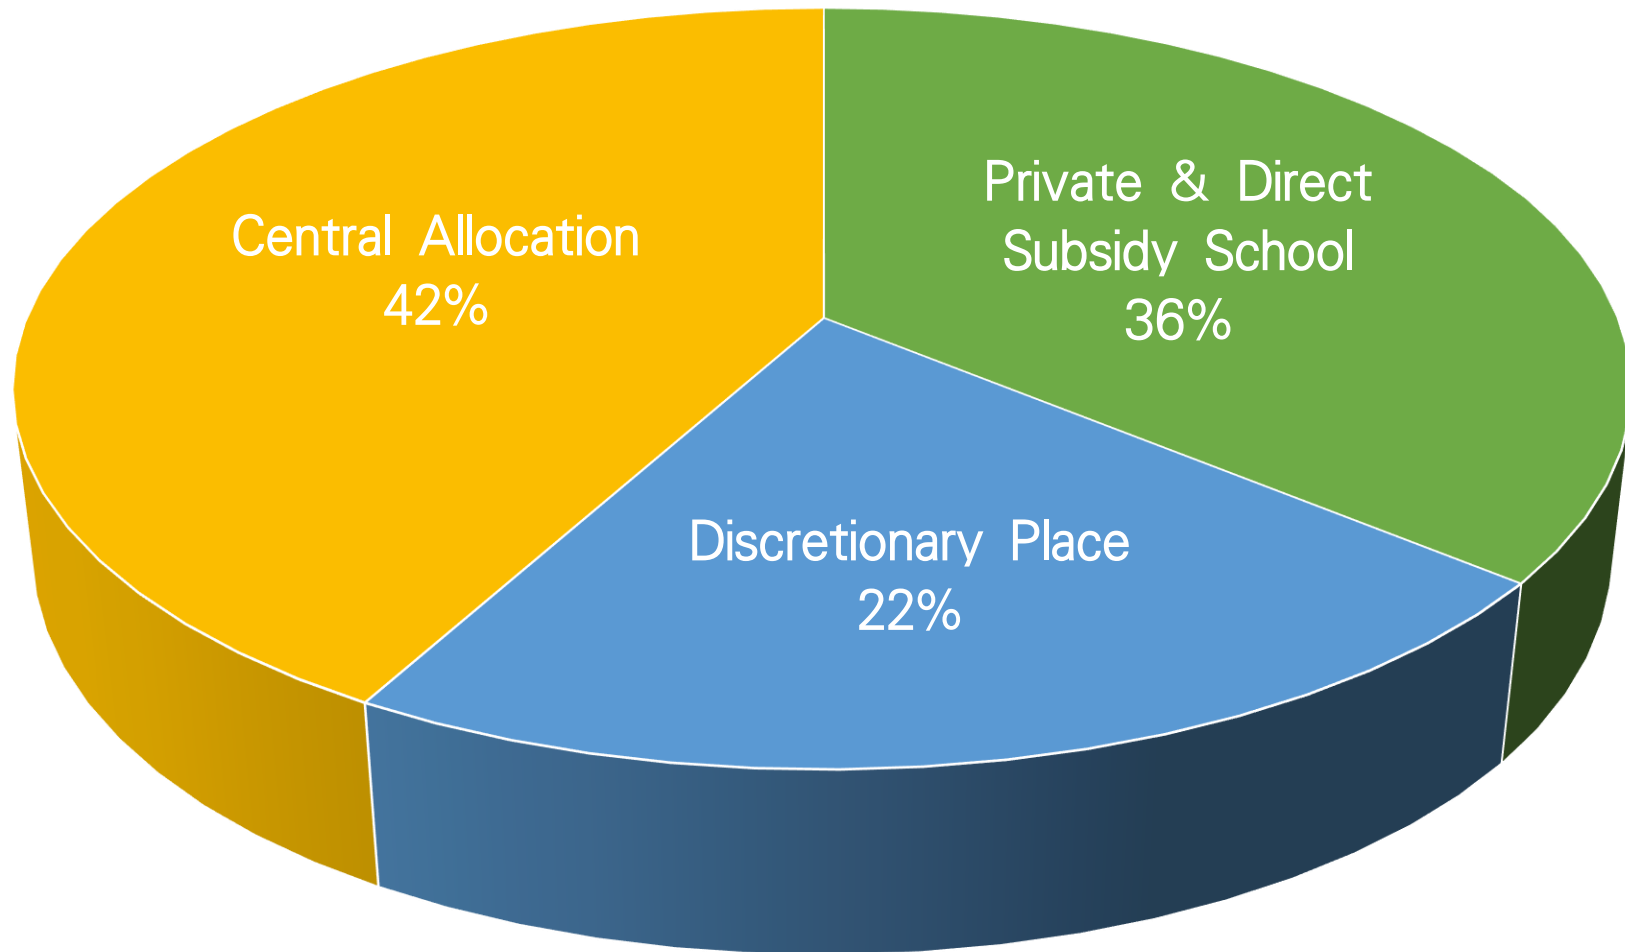

Primary One Admission Results in 2018–2019  
(No. of Students:136)

Private Schools	Direct Subsidy Schools	Public or Aided School	
Kau Yan School (Primary Section)	G.T. (Ellen Yeung) College (Primary School)	Bonham Road Government Primary School	St. Stephen's Girls' Primary School
Sacred Heart Canossian School (Private Section)	The Hong Kong Chinese Christian Churches Union Logos Academy	Hennessy Road Government Primary School	SKH Lui Ming Choi Memorial Primary School
St. Stephen's College Preparatory School	St. Paul's College Primary School	Hennessy Road Government Primary School (Causeway Bay)	SKH Kei Yan Primary School
HKCA Po Leung Kuk School	St. Paul's Co-educational College Primary School	Hong Kong Southern District Government Primary School	SKH St. Peter's Primary School
Singapore International School (Hong Kong)		North Point Government Primary School	King's College Old Boys' Association Primary School
English Schools Foundation		North Point Government Primary School (Cloudview Road)	King's College Old Boys' Association Primary School No. 2
Raimondi College Primary Section		Tai Po Old Market Public School	Catholic Mission School
St. Louis School (Primary Section)			C & W District St. Anthony's School
Rosaryhill School (Primary Section)			SKH St. James' Primary School
Kiangsu and Chekiang Primary School			Pun U Association Wah Yan Primary School
Dalton School Hong Kong			SKH Tin Wan Chi Nam Primary School
RTC Gaia School			SKH Chi Fu Chi Nam Primary School
Pooi To Primary School			Sacred Heart Canossian School
Tak Nga Primary School			Canossa School
			St. Clare's primary school
			Chinese Methodist School, Tanner Hill
			St. Francis' Canossian School
			SKH Chai Wan St. Michael's Primary School
			St. Charles School
			St. Anthony's School
			Yaumati Catholic Primary School (Hoi Wang Road)
			Precious Blood Primary School (South Horizons)
			Shaukiwan Tsung Tsin School
			Chiu Sheung School, Hong Kong