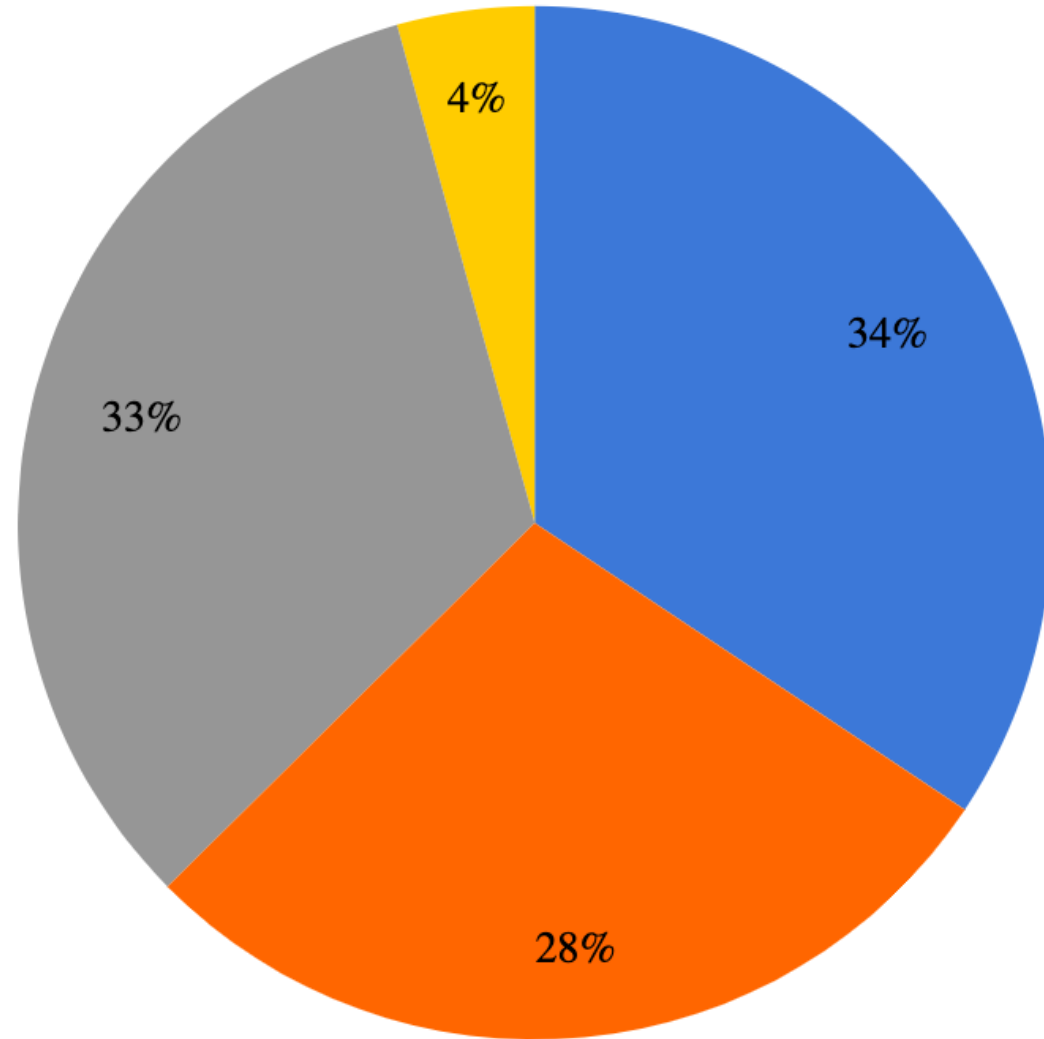

Primary One Admission Results in 2019-2020 (No. of Students : 163)

- Private & Direct Subsidy School
- Discretionary Place
- Central Allocation
- Residual Place

Private Schools	Direct Subsidy Schools	Public or Aided Schools	
Kau Yan School (Primary Section)	HKUGA Primary School	Bonham Road Government Primary School	SKH Kei Yan Primary School
Raimondi College Primary Section	The Hong Kong Chinese Christian Churches Union Logos Academy	North Point Government Primary School	King's College Old Boys' Association Primary School No. 2
HKCA Po Leung Kuk School	HKBU Affiliated School Wong Kam Fai Secondary and Primary School	Hong Kong Southern District Government Primary School	Central And Western District St. Anthony's School
St. Stephen's College Preparatory School	St. Paul's Co-educational College Primary School	Island Road Government Primary School	SKH Lui Ming Choi Memorial Primary School
The ISF Academy	Hon Wah College (Primary Section)	Hennessy Road Government Primary School	Catholic Mission School
Sacred Heart Canossian School Private Section		Shau Kei Wan Government Primary School	SKH St. Peter's Primary School
Shanghai Alumni Primary School			St. Stephen's Girls' Primary School
German Swiss International School			Chinese Methodist School, Tanner Hill
Korean International School			North Point Methodist Primary School
Shrewsbury International School Hong Kong			King's College Old Boys' Association Primary School
Kowloon Rhenish School			Pun U Association Wah Yan Primary School
Rosaryhill School (Primary Section)			SKH Chi Fu Chi Nam Primary School
Christian Alliance International School			Chinese Methodist School (North Point)
True Light Middle School of Hong Kong (Primary Section)			St. Anthony's School
International Christian Quality Music Secondary and Primary School			Sacred Heart Canossian School
Kiangsu and Chekiang Primary School			Marymount Primary School
			Baptist Lui Ming Choi Primary School
			SKH Tin Wan Chi Nam Primary School
			SKH St. James' Primary School
			St. Paul's Primary Catholic School
			St. Joseph's Primary School
			St. Clare's Primary School
			St. Francis' Canossian School