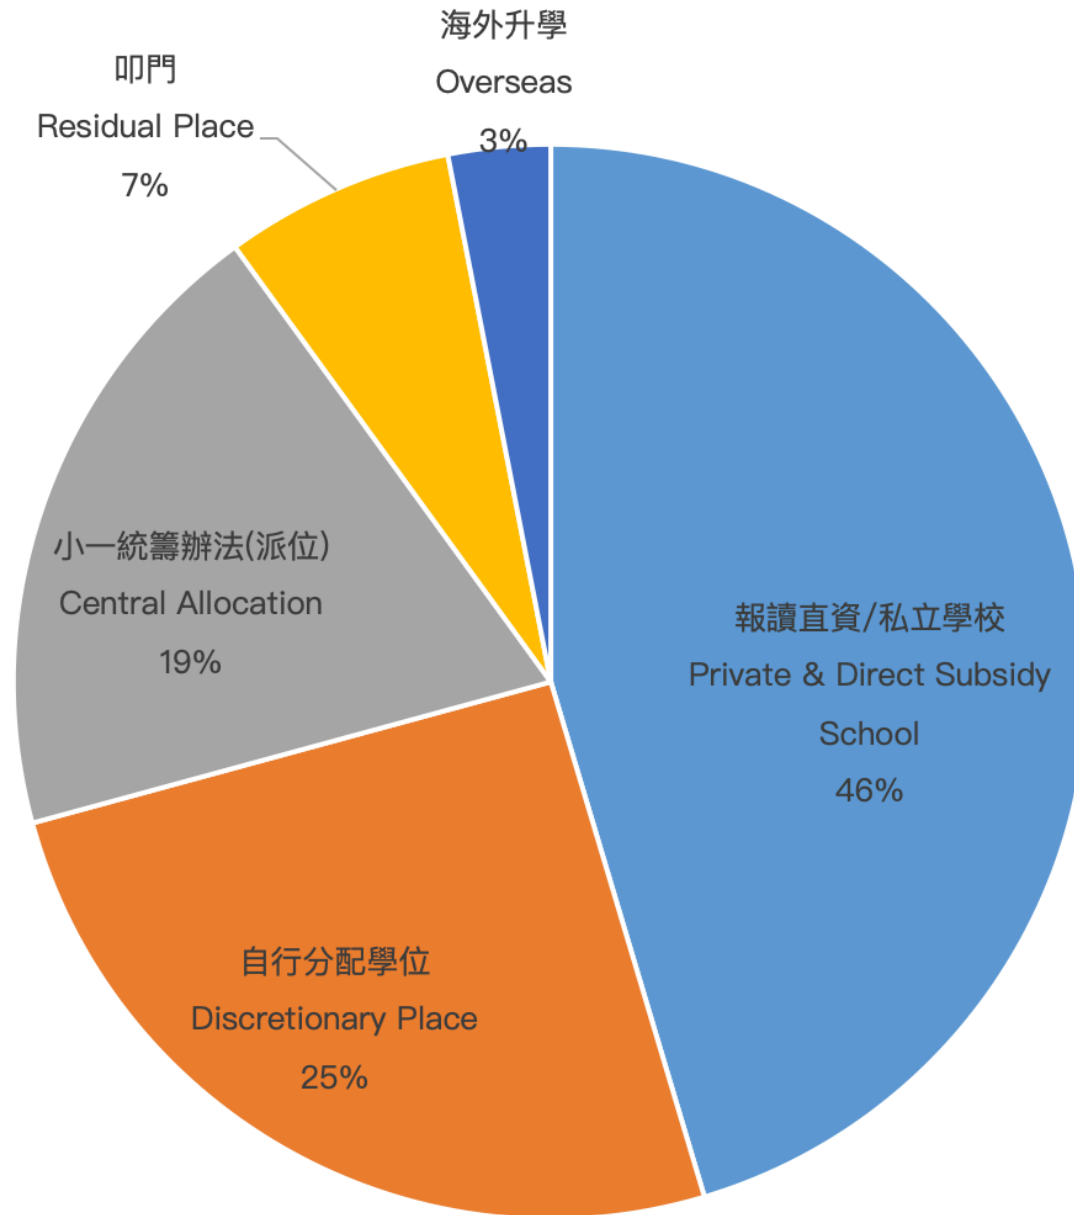

# P1 Admission Results in 2020–2021 (Total : 130)

Private Schools	Direct Subsidy Schools	Public or Aided School	
Kau Yan School (Primary Section) Raimondi College Primary Section St. Stephen's College Preparatory School Sacred Heart Canossian School (Private Section) Kiangsu and Chekiang Primary School French International School PLK Camões Tan Siu Lin Primary School Christian Alliance PC Lau Memorial International School Wycombe Abbey School Hong Kong	Diocesan Boys' School Primary Division Logos Academy St. Paul's College Primary School St. Paul's Co-educational College Primary School Hon Wah College (Primary Section) Ying Wa Primary School G.T. (Ellen Yeung) College (Primary School)	Bonham Road Government Primary School Hong Kong Southern District Government Primary School	SKH Kei Yan Primary School King's College Old Boys' Association Primary School No. 2 C & W District St. Anthony's School SKH Lui Ming Choi Memorial Primary School Catholic Mission School SKH St. Peter's Primary School St. Stephen's Girls' Primary School King's College Old Boys' Association Primary School St. Anthony's School Sacred Heart Canossian School Marymount Primary School SKH Tin Wan Chi Nam Primary School SKH St James' Primary School St. Paul's Primary Catholic School St. Clare's primary school St. Francis' Canossian School SKH Chai Wan St. Michael's Primary School St. Joseph's Primary School Precious Blood Primary School